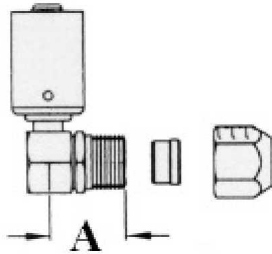

English Tubing Repair Compression 90

Item	Hose ID	Tube Size	Thread Size	Drop Length
AC2922STEEL	13/32" (#8)	1/2	3/4-16	1.06