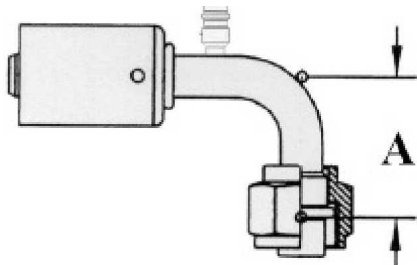

Female O-Ring 90 with R134A Service Port

Item	Hose ID	Thread Size
ACR1321-3	5/16" (#6)	5/8-18
ACR1322-3	13/32" (#8)	3/4-16
ACR1323-3	1/2" (#10)	7/8-14
ACR1327-3	5/8" (#12)	7/8-14
ACR1324-3	5/8" (#12)	1-1/16--14

Male O-Ring

Item	Hose ID	Thread Size
ACR1401	5/16" (#6)	5/8-18
ACR1402	13/32" (#8)	3/4-18
ACR1403	1/2" (#10)	7/8-18
ACR1406	1/2" (#10)	1-1/16--16
ACR1407	5/8" (#12)	7/8-18
ACR1404	5/8" (#12)	1-1/16--16