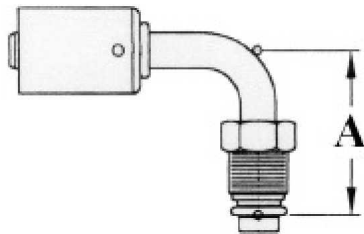

Male O-Ring 90

Item	Hose ID	Tube Size	Thread Size	Drop Length
AC1421	5/16" (#6)	3/8	5/8-18	1.63
AC1422	13/32" (#8)	1/2	3/4-18	1.88
AC1423	1/2" (#10)	5/8	7/8-18	2.12
AC1424	5/8" (#12)	3/4	1-1/16--16	2.25