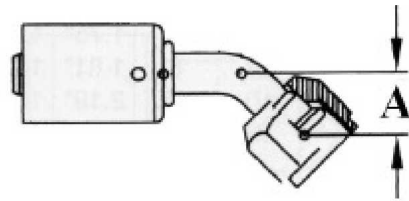

SAE 45deg Female Flare 45

Item	Hose ID	Tube Size	Thread Size	Drop Length
AC1111	5/16" (#6)	3/8	5/8-18	.56
AC1112	13/32" (#8)	1/2	3/4-16	.63
AC1113	1/2" (#10)	5/8	7/8-14	.88
AC1114	5/8" (#12)	3/4	1-1/16--14	1.00