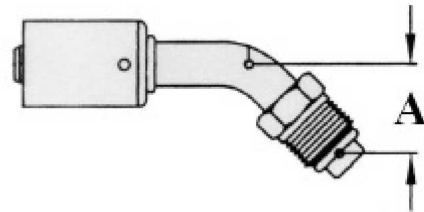

Male O-Ring 45

Item	Hose ID	Thread Size
ACR1411	5/16" (#6)	5/8-18
ACR1412	13/32" (#8)	3/4-18
ACR1413	5/8" (#12)	7/8-18
ACR1414	5/8" (#12)	1-1/16--16