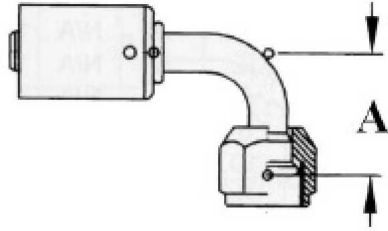

SAE 45deg Female Flare 90

Item	Hose ID	Tube Size	Thread Size	Drop Length
AC1121	5/16" (#6)	3/8	5/8-18	1.06
AC1122	13/32" (#8)	1/2	3/4-16	1.25
AC1123	1/2" (#10)	5/8	7/8-14	1.50

Male Insert O-Ring

Item	Hose ID	Tube Size	Thread Size
AC1801	5/16" (#6)	3/8	5/8-18
AC1802	13/32" (#8)	1/2	3/4-16
AC1803	1/2" (#10)	5/8	7/8-14
AC1804	5/8" (#12)	3/4	1-1/16--14