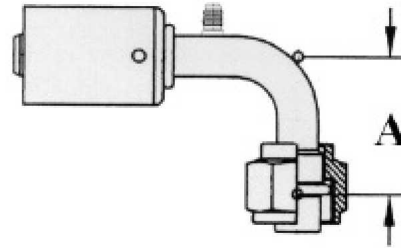

Female O-Ring 90 with R12 Service Port

Item	Hose ID	Tube Size	Thread Size	Drop Length
AC1321-1	5/16" (#6)	3/8	5/8-18	1.12
AC1322-1	13/32" (#8)	1/2	3/4-16	1.31
AC1323-1	1/2" (#10)	5/8	7/8-14	1.50
AC1327-1	5/8" (#12)	5/8	7/8-14	1.75