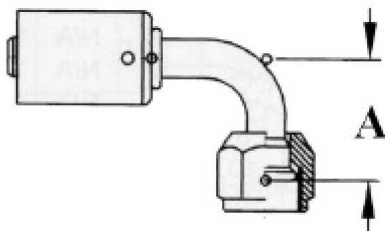

SAE 45deg Female Flare 90

Item	Hose ID	Thread Size
ACR1121	5/16" (#6)	5/8-18
ACR1122	13/32" (#8)	3/4-16
ACR1123	1/2" (#10)	7/8-14
ACR1127	5/8" (#12)	7/8-14
ACR1124	5/8" (#12)	1-1/16--14

Male Insert O-Ring

Item	Hose ID	Thread Size
ACR1801	5/16" (#6)	5/8-18
ACR1803	1/2" (#10)	7/8-14
ACR1804	5/8" (#12)	1-1/16--14