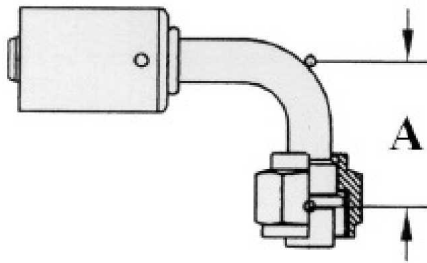

Female O-Ring 90

Item	Hose ID	Thread Size
ACR1321	5/16" (#6)	5/8-18
ACR1325	13/32" (#8)	5/8-18
ACR1322	13/32" (#8)	3/4-16
ACR1323	1/2" (#10)	7/8-14
ACR1327	5/8" (#12)	7/8-14
ACR1324	5/8" (#12)	1-1/16--14