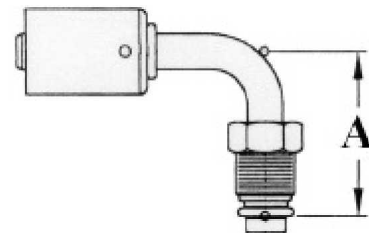

Male O-Ring 90

Item	Hose ID	Thread Size
ACR1421	5/16" (#6)	5/8-18
ACR1422	13/32" (#8)	3/4-18
ACR1423	1/2" (#10)	7/8-18
ACR1427	5/8" (#12)	7/8-18
ACR1424	5/8" (#12)	1-1/16--16