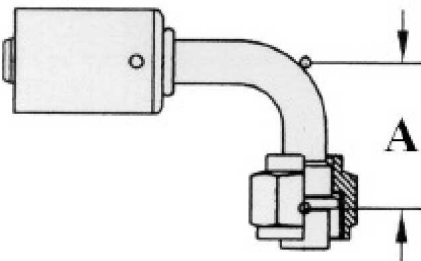

Female O-Ring 90

Item	Hose ID	Tube Size	Thread Size	Drop Length
AC1321	5/16" (#6)	3/8	5/8-18	1.12
AC1322	13/32" (#8)	1/2	3/4-16	1.31
AC1323	1/2" (#10)	5/8	7/8-14	1.50
AC1324	5/8" (#12)	3/4	1-1/16--12	1.75
AC1327	5/8" (#12)	5/8	7/8-14	1.75

Male O-Ring

Item	Hose ID	Tube Size	Thread Size
AC1401	5/16" (#6)	3/8	5/8-18
AC1402	13/32" (#8)	1/2	3/4-18
AC1403	1/2" (#10)	5/8	7/8-18
AC1404	5/8" (#12)	3/4	1-1/16--16