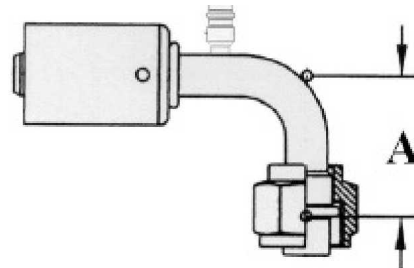

Female O-Ring 90 with R134A Service Port

Item	Hose ID	Tube Size	Thread Size	Drop Length
AC1321-3	5/16" (#6)	3/8	5/8-18	1.12
AC1322-3	13/32" (#8)	1/2	3/4-16	1.31
AC1323-3	1/2" (#10)	5/8	7/8-14	1.50
AC1327-3	5/8" (#12)	5/8	7/8-14	1.75