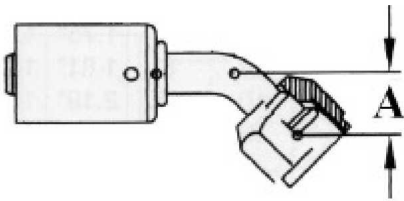

SAE 45deg Female Flare 45

Item	Hose ID	Thread Size
ACR1111	5/16" (#6)	5/8-18
ACR1112	13/32" (#8)	3/4-16
ACR1113	1/2" (#10)	7/8-14
ACR1117	5/8" (#12)	7/8-14
ACR1114	5/8" (#12)	1-1/16--14